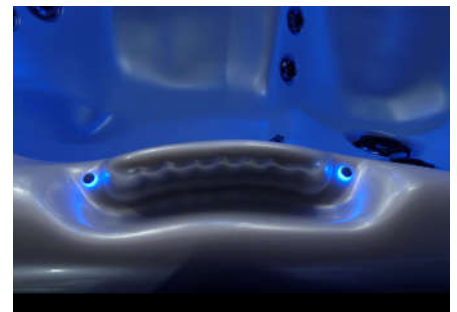

SAVE UP TO \$5,977

The Special Editions come standard with incredible bonus features to help you create the ultimate outdoor oasis:

Roman Arch

LED Waterfall Features
Valued at \$399

Air Connect

Wireless Bluetooth Surround Sound
Valued at \$1198

Eclipse LED

Ultimate Hot Tub Lighting System
Valued at \$599

Seating & Dimensions

89 X 89 X 38 IN

590 & 380 seat 7 + 1 cooling seat

750 seats 8 + 1 cooling seat

750 SE

MSRP: \$21,476
Now Only: \$15,499
Save: \$5,977