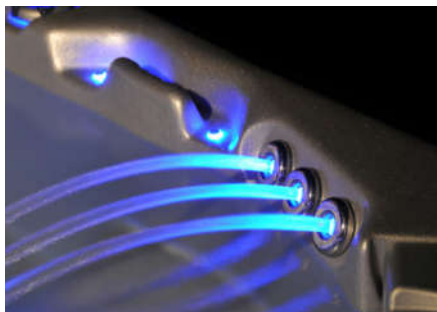

BEACHCOMBER
HOT TUBS

	750 SE	590 SE	380 SE
Customizable Jets	192	122	102
Water Sockets	45	26	23
Air Connect	✓	✓	✓
Roman Arch Waterfall	✓	✓	
Blade Waterfall			✓
Eclipse Lighting	✓	✓	
Premium Guarantee	✓	✓	✓

SAVE UP TO \$5,977

The Special Editions come standard with incredible bonus features to help you create the ultimate outdoor oasis:

Roman Arch

LED Waterfall Features
Valued at \$399

Air Connect

Wireless Bluetooth Surround Sound
Valued at \$1198